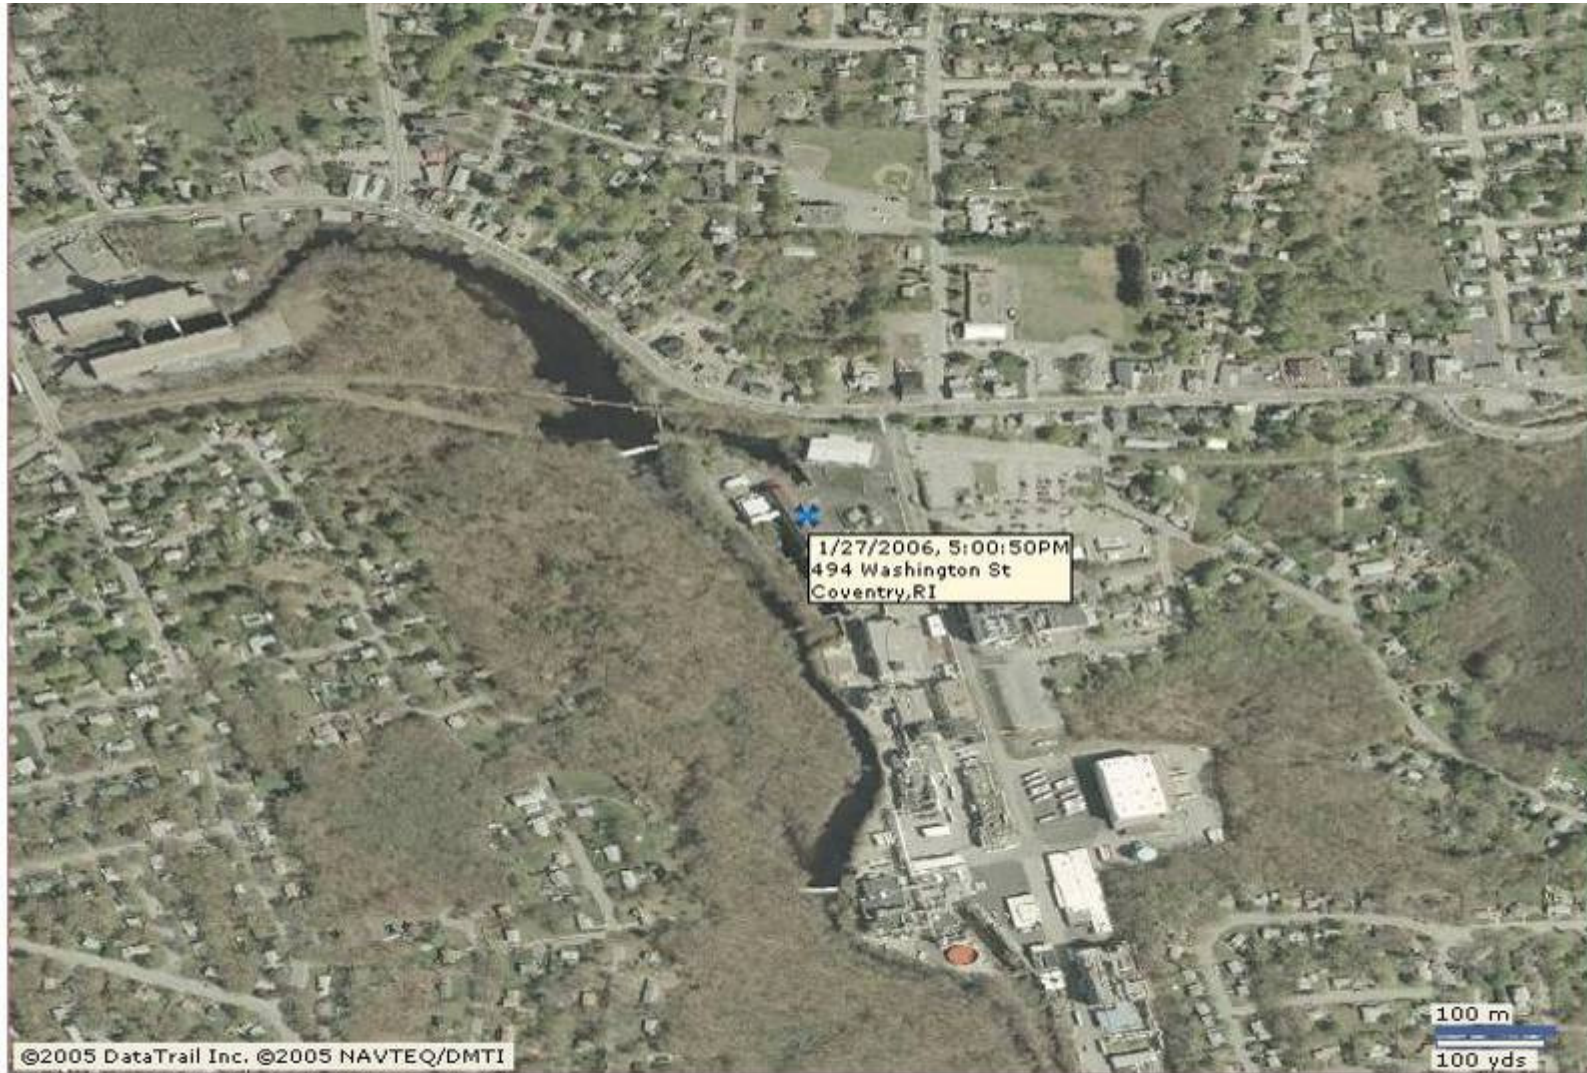

Ability To Zoom In On Load Location