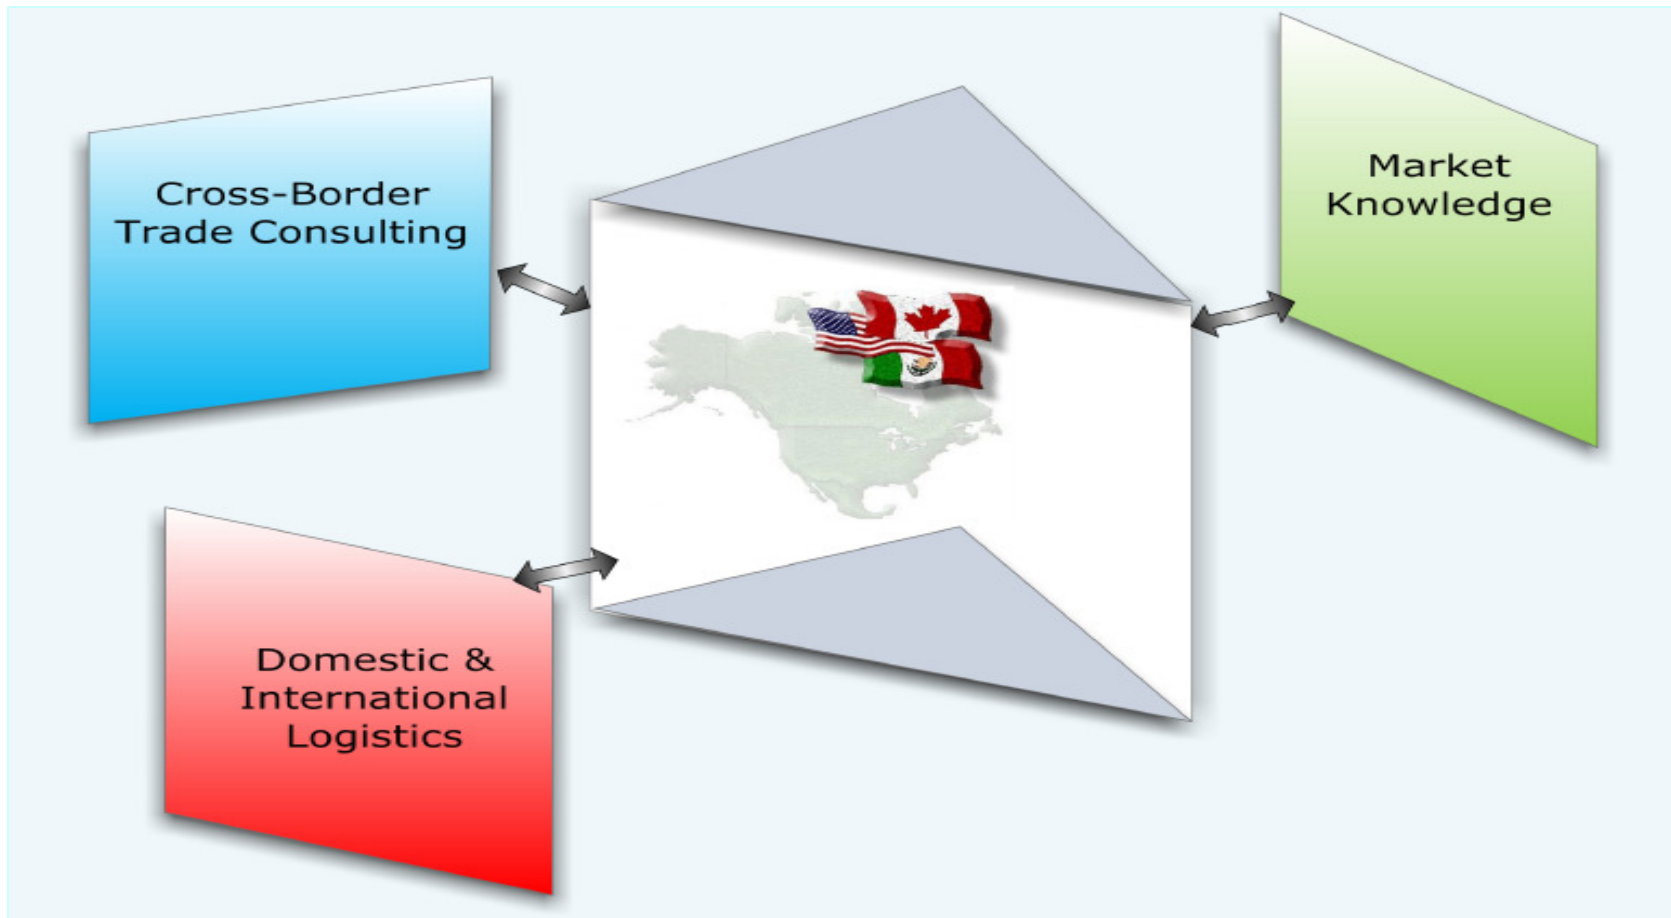

KWE North American Service

From coast to coast KWE provides you with a comprehensive "one-stop-shop" logistics service.